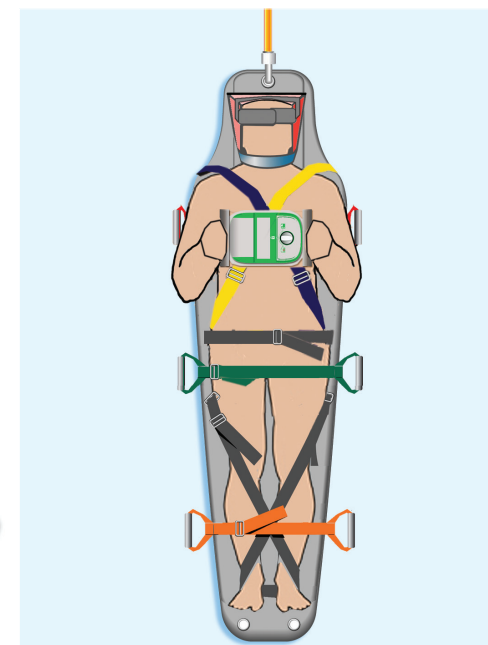

CARRYING THE CASUALTY

2 man carry