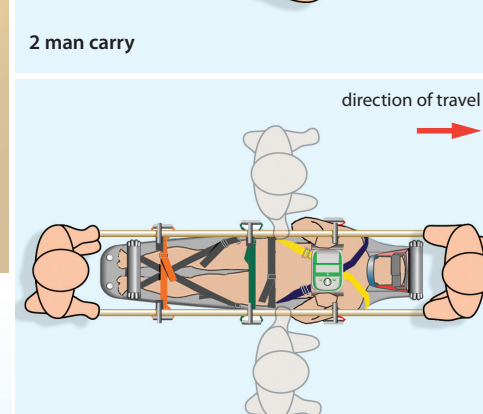

2 (or 4) man pole carry for long distance carrying