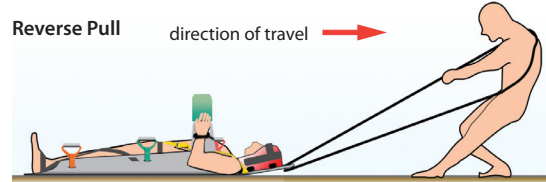

- **Head Hugger system and double central skin protect and immobilise spine.**
- **Acts as an effective pelvic splint**
- **Xray translucent and CT friendly**
- **All parts independently replaceable for cost effectiveness**
- **Easy to decontaminate making it multi not single use.**

USE OF THE DRAG HARNESS

There are two drag harnesses, one at the head end and one at the foot end. On removing the protective sheath, a tape loop is released that is permanently attached through metal eyelets on the stretcher.

Placing the loop over the head and around the shoulders will allow the rescuer to drag or pull the casualty in the required direction while having their hands free to carry out other duties.

The same dragging or pulling technique is used when moving the casualty head or feet first.

The drag harnesses can be utilised to lower a patient down stairs safely without endangering the rescuers back.