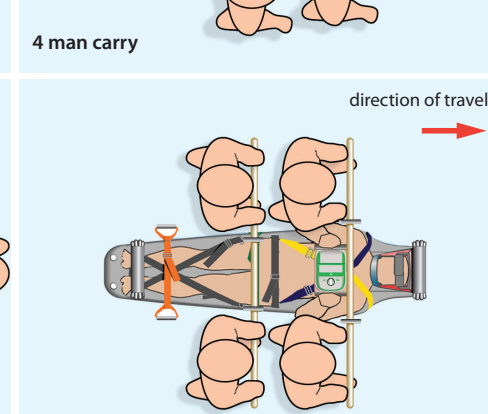

USE OF THE DRAG HARNESS

There are two drag harnesses, one at the head end and one at the foot end. On removing the protective sheath, a tape loop is released that is permanently attached through metal eyelets on the stretcher.

Placing the loop over the head and around the shoulders will allow the rescuer to drag or pull the casualty in the required direction while having their hands free to carry out other duties.

The same dragging or pulling technique is used when moving the casualty head or feet first.

The drag harnesses can be utilised to lower a patient down stairs safely without endangering the rescuers back.

VERTICAL HAUL

The Saviour Tactical stretcher is rated for vertical lifting from the top eyelet (not the drag harness). As this only effects a single point of contact with the casualty, a second safety line secured to the casualty is always recommended.

CARRYING THE CASUALTY

2 man carry

4 man carry

2 (or 4) man pole carry for long distance carrying

4 man side to side pole carry for heavy casualties