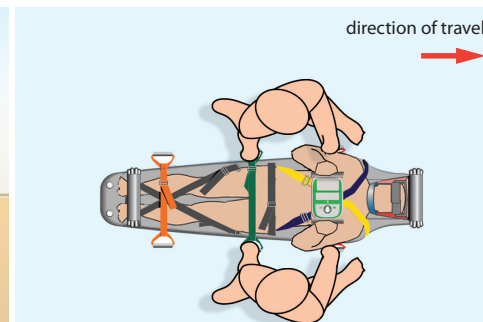

CARRYING THE CASUALTY

2 man carry