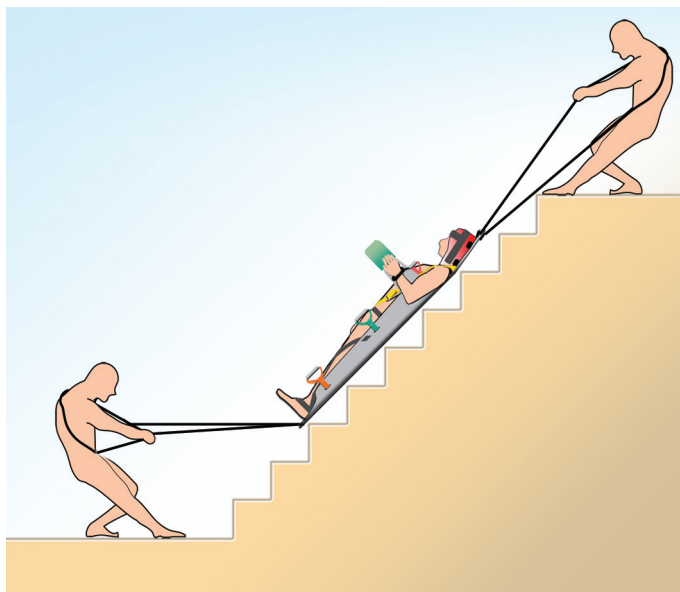

- **Head Hugger system and double central skin protect and immobilise spine.**
- **Acts as an effective pelvic splint**
- **Xray translucent and CT friendly**
- **All parts independently replaceable for cost effectiveness**
- **Easy to decontaminate making it multi not single use.**

USE OF THE DRAG HARNESS

There are two drag harnesses, one at the head end and one at the foot end. On removing the protective sheath, a tape loop is released that is permanently attached through metal eyelets on the stretcher.

Placing the loop over the head and around the shoulders will allow the rescuer to drag or pull the casualty in the required direction while having their hands free to carry out other duties.

The same dragging or pulling technique is used when moving the casualty head or feet first.

The drag harnesses can be utilised to lower a patient down stairs safely without endangering the rescuers back.