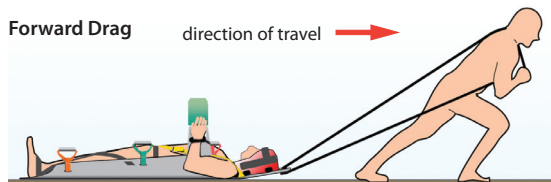

- **Head Hugger system and double central skin protect and immobilise spine.**
- **Acts as an effective pelvic splint**
- **Xray translucent and CT friendly**
- **All parts independently replaceable for cost effectiveness**
- **Easy to decontaminate making it multi not single use.**

USE OF THE DRAG HARNESS

There are two drag harnesses, one at the head end and one at the foot end. On removing the protective sheath, a tape loop is released that is permanently attached through metal eyelets on the stretcher.

Placing the loop over the head and around the shoulders will allow the rescuer to drag or pull the casualty in the required direction while having their hands free to carry out other duties.

The same dragging or pulling technique is used when moving the casualty head or feet first.

The drag harnesses can be utilised to lower a patient down stairs safely without endangering the rescuers back.