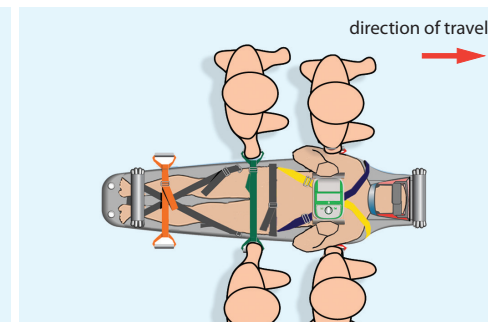

Saviour Tactical Stretcher + Lucas 2 Chest Compression System

Saviour Medical are proud to work with Physio Control to bring a perfect solution for moving patients when fitted with a LUCAS. The Saviour Tactical stretcher stabilises the LUCAS on the patient whilst encapsulating the patient making it easy to transport them. Saviour allows for easy evacuation from any location whilst the LUCAS maintains constant CPR. The Saviour Tactical stretcher can be lifted, dragged, lowered and vertically hauled. Combining LUCAS and Saviour provides the safest and most effective evacuation option for both patient and rescuer.

- **Head Hugger system and double central skin protect and immobilise spine.**
- **Acts as an effective pelvic splint**
- **Xray translucent and CT friendly**
- **All parts independently replaceable for cost effectiveness**
- **Easy to decontaminate making it multi not single use.**

USE OF THE DRAG HARNESS

There are two drag harnesses, one at the head end and one at the foot end. On removing the protective sheath, a tape loop is released that is permanently attached through metal eyelets on the stretcher.

Placing the loop over the head and around the shoulders will allow the rescuer to drag or pull the casualty in the required direction while having their hands free to carry out other duties.

The same dragging or pulling technique is used when moving the casualty head or feet first.

The drag harnesses can be utilised to lower a patient down stairs safely without endangering the rescuers back.

VERTICAL HAUL

The Saviour Tactical stretcher is rated for vertical lifting from the top eyelet (not the drag harness). As this only effects a single point of contact with the casualty, a second safety line secured to the casualty is always recommended.